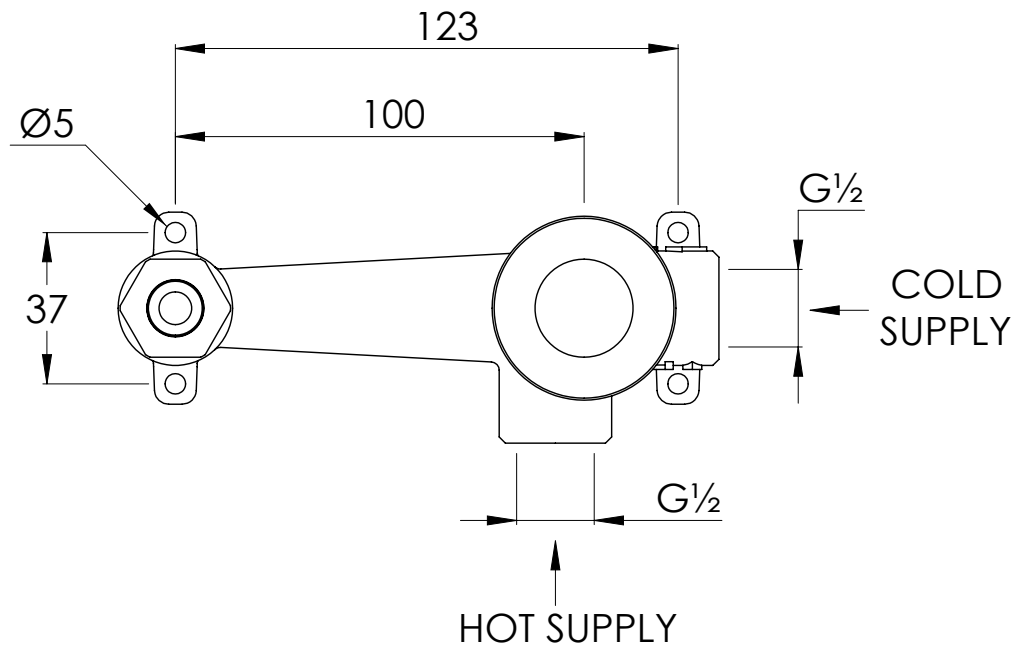

COALBROOK

CO1201

2TH WALL MOUNTED BASIN MIXER
ROUGH

DATE: 03/09/21

REVISION: A

DIMENSIONS IN MILLIMETRES

WHILST EVERY EFFORT IS MADE TO ENSURE THE ACCURACY OF THESE DATA SHEETS THEY ARE SUBJECT TO CHANGE WITHOUT NOTICE AS PART OF THE COMPANY'S PRODUCT DEVELOPMENT PROCESS