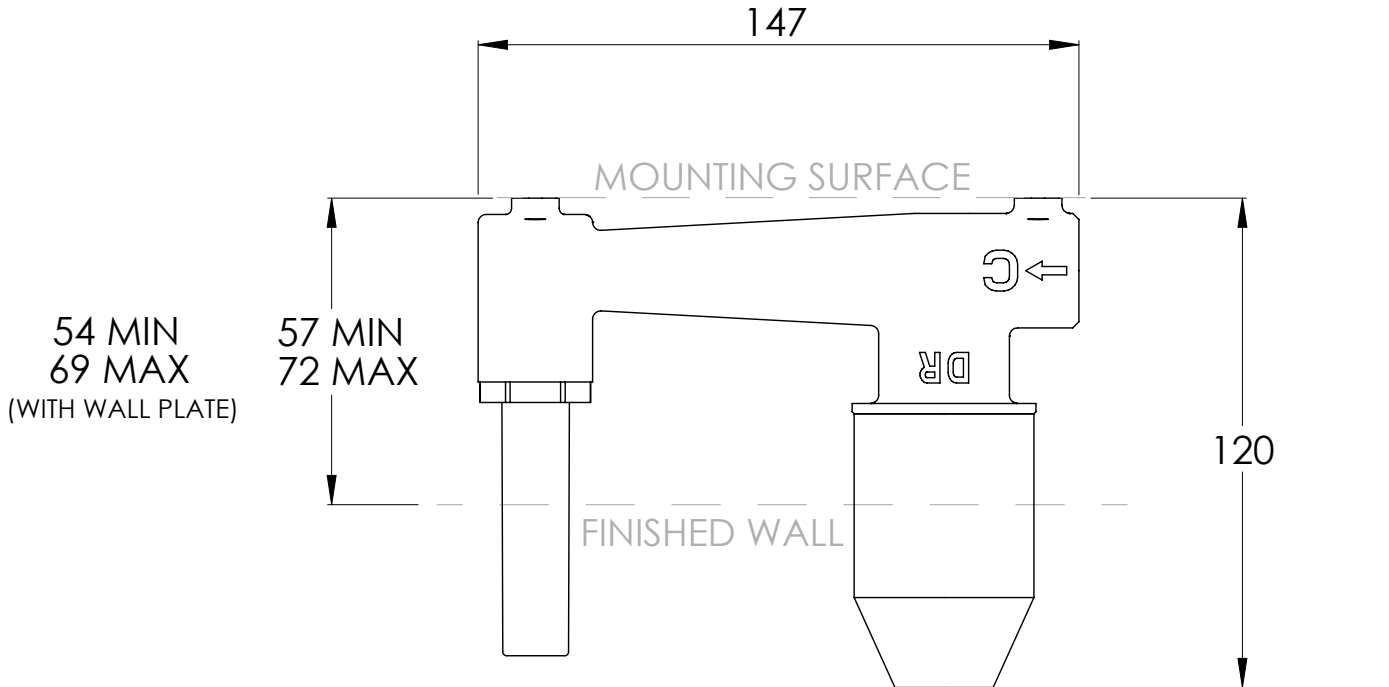

COALBROOK

CO1201

2TH WALL MOUNTED BASIN MIXER
ROUGH

DATE: 03/09/21

REVISION: A

DIMENSIONS IN MILLIMETRES

WHILST EVERY EFFORT IS MADE TO ENSURE THE ACCURACY OF THESE DATA SHEETS THEY ARE SUBJECT TO CHANGE WITHOUT NOTICE AS PART OF THE COMPANY'S PRODUCT DEVELOPMENT PROCESS